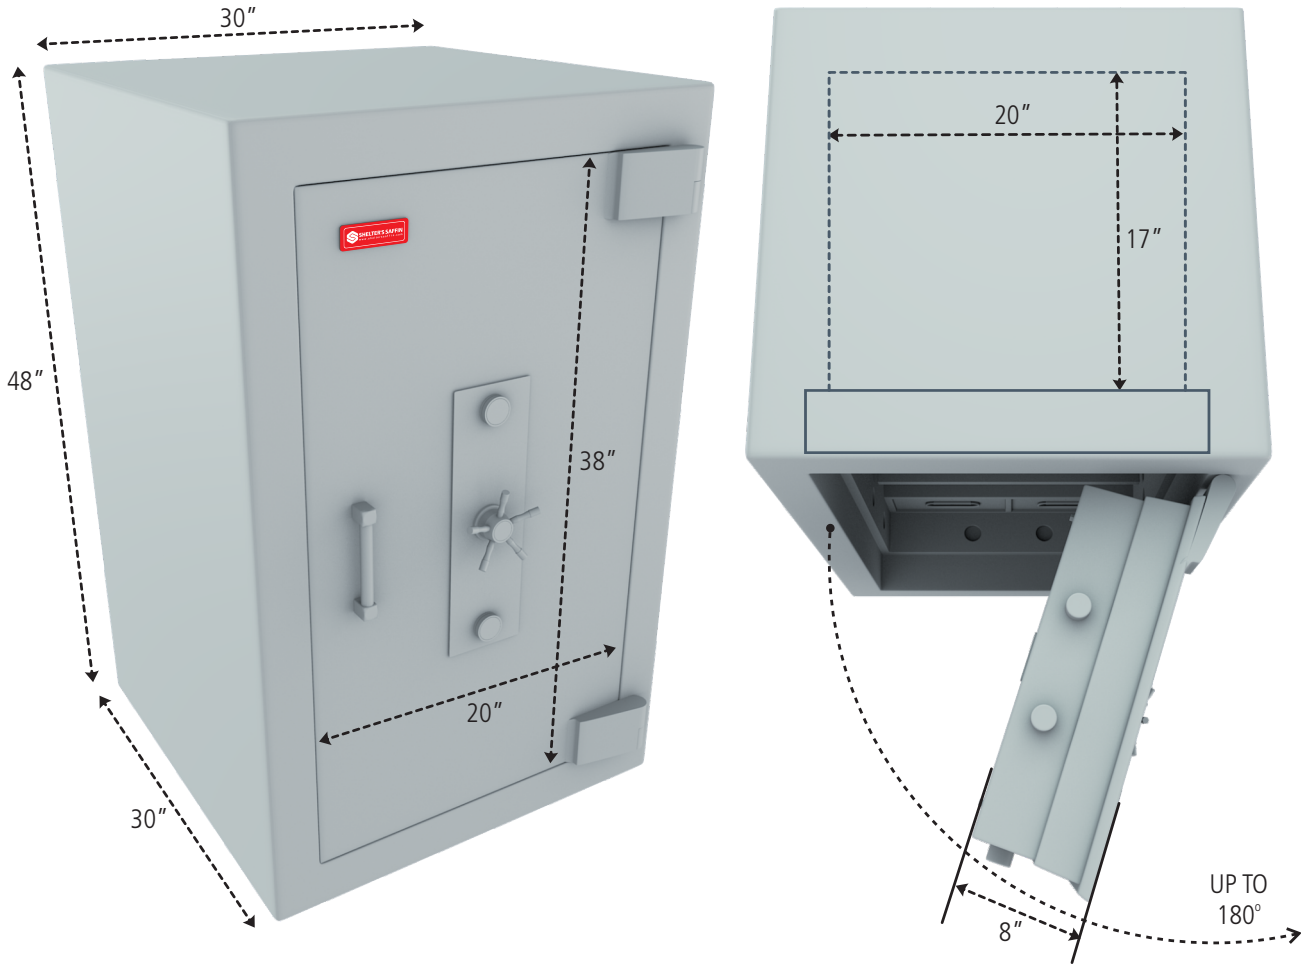

### TECHNICAL SPECIFICATIONS

External Dimensions	: Height 48" X Width 30" X Depth 30"	Class Type	: Class - BB (TRTL 15 x 6)
Internal Dimensions	: Height 38" X Width 20" X Depth 17"	Classification	: Fire, Drill, Tools, Torch & Blast Resistant
Locking Systems	: All the 4 Sides	Wall Construction	: Reinforced Harden Material
Total Wall Thickness	: 250mm (10 Inches)	Anti-Burglary System	: Anti-Theft Technology with Dead Lock System
Total Door Thickness	: 200mm (8 Inches)	Locks	: 2 Locks with Interlocking Single Door
Shooting Bolt Thickness	: 40 mm Diameter	Keys	: UL Listed Double Bitted Keys (A1, B1, 2)
No. of Shooting Bolts	: 12 No's	Construction	: Triple Wall Construction in each sides of Safe
Adjustable Shelves	: 3 No's	Finish	: Poly Acrylic Urethane Finish
Drawers	: 2 No's	Total Weight	: 1300 Kgs (Without Packing)