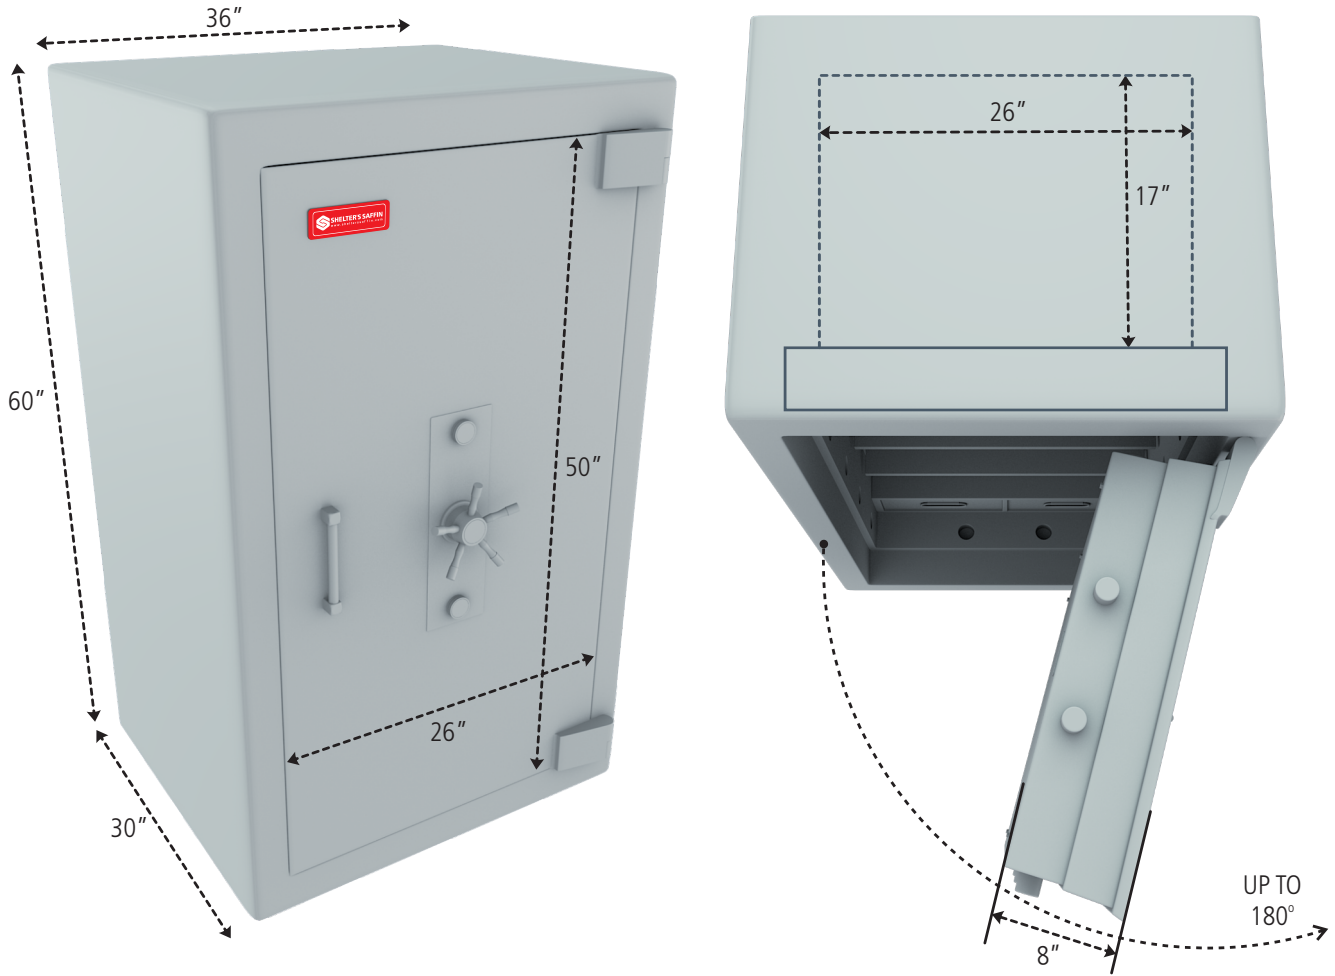

SHELTER'S SAFFIN INDIA LIMITED

Manufacturers of High Security Vaults
& Safety Lockers

**THRIVING
ON SECURITY**

"Our Intelligence, Your Safety"

Model
CASTLE-S60
CLASS BB

TECHNICAL SPECIFICATIONS

External Dimensions	: Height 60" X Width 36" X Depth 30"	Class Type	: Class - BB (TRTL 15 x 6)
Internal Dimensions	: Height 50" X Width 26" X Depth 17"	Classification	: Fire, Drill, Tools, Torch & Blast Resistant
Locking Systems	: All the 4 Sides	Wall Construction	: Reinforced Harden Material
Total Wall Thickness	: 250mm (10 Inches)	Anti-Burglary System	: Anti-Theft Technology with Dead Lock System
Total Door Thickness	: 200mm (8 Inches)	Locks	: 2 Locks with Interlocking Single Door
Shooting Bolt Thickness	: 40 mm Diameter	Keys	: UL Listed Double Bitted Keys (A1, B1, 2)
No. of Shooting Bolts	: 12 No's	Construction	: Triple Wall Construction in each sides of Safe
Adjustable Shelves	: 3 No's	Finish	: Poly Acrylic Urethane Finish
Drawers	: 2 No's	Total Weight	: 1650 Kgs (Without Packing)

LOCK OPTIONS

Electronic Encoded Lock

Biometric - Fingerprint Lock

Mechanical Combination Lock

*Dimensions and weights are subject to variations of \pm 5%-10% during manufacturing

BURGLAR RESISTANT

FIRE RESISTANT

TOOL & TORCH RESISTANT

DRILL RESISTANT

FOUR WAY SHOOTING BOLTS

DOUBLE BITTED KEYS

TRIPLE WALL CONSTRUCTION

MATERIAL OF UNIQUE CONSTRUCTION

- Tough Steel Plates & Armor Plates
- Oxyacetylene Flame Resisting Material
- Special Fire & Hammer Resisting Material
- Highly Secured Dual Control Key Locks with S.S Keys In Duplicate