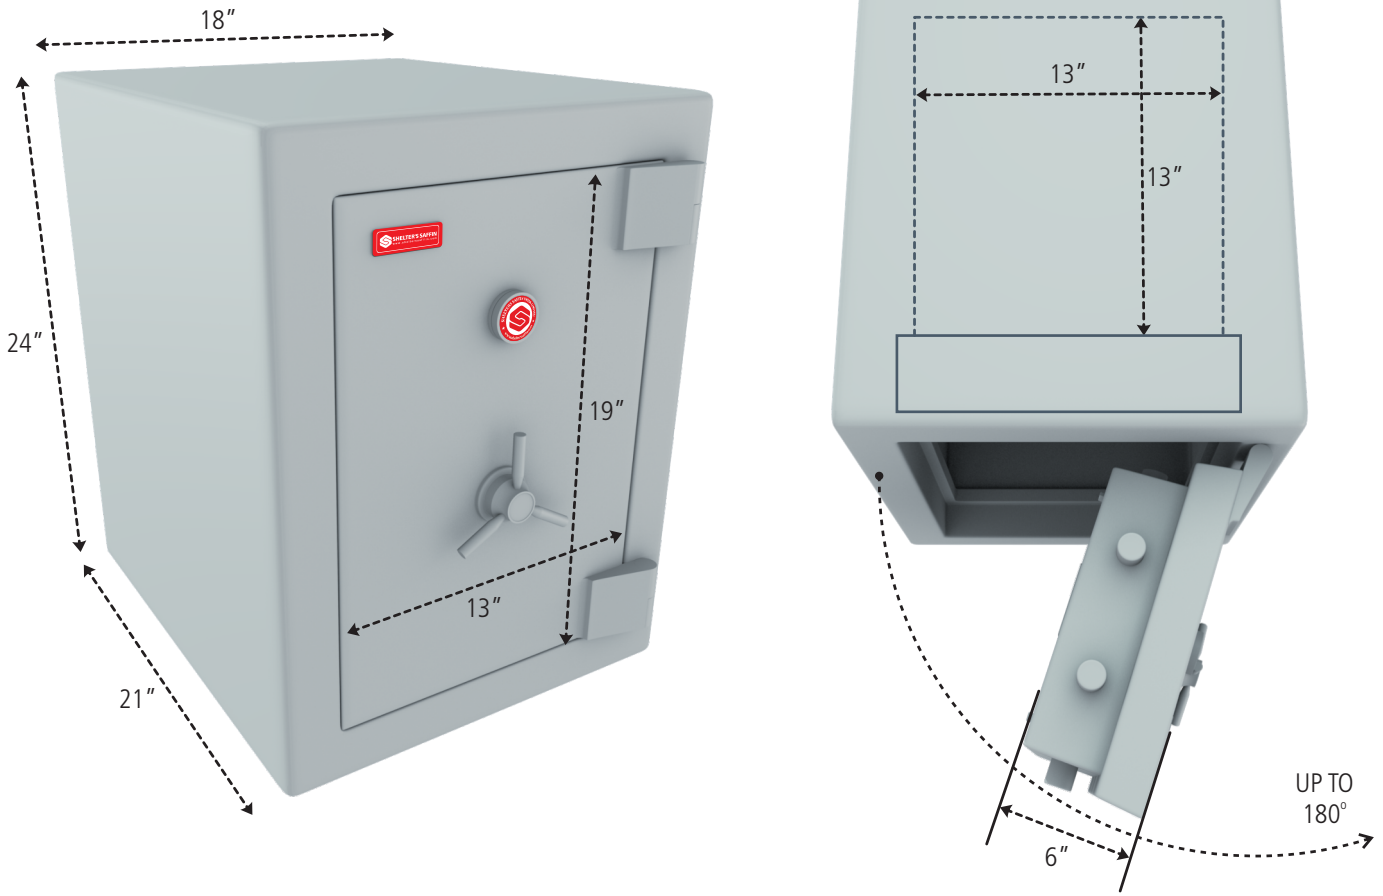

### TECHNICAL SPECIFICATIONS

External Dimensions	: Height 24" X Width 18" X Depth 21"	Class Type	: Class - C (TL 30 D x TL 10 x 5 - FR 30)
Internal Dimensions	: Height 19" X Width 13" X Depth 13"	Classification	: Fire, Drill, Tools, Torch & Blast Resistant
Locking Systems	: All the 4 Sides	Wall Construction	: Reinforced Harden Material
Total Wall Thickness	: 125mm (5 Inches)	Anti-Burglary System	: Anti-Theft Technology with Dead Lock System
Total Door Thickness	: 150mm (6 Inches)	Locks	: 1 Locks with Interlocking Single Door
Shooting Bolt Thickness	: 30 mm Diameter	Keys	: Single Bitted & Dual Control Keys - 2 No's
No. of Shooting Bolts	: 10 No's	Construction	: Triple Wall Construction in each sides of Safe
Adjustable Shelves	: 2 No's	Finish	: Poly Acrylic Urethane Finish
Drawers	: Nil	Total Weight	: 300 Kgs (Without Packing)

### LOCK OPTIONS

Electronic Encoded Lock

Biometric - Fingerprint Lock

Mechanical Combination Lock

\*Dimensions and weights are subject to variations of  $\pm$  5%-10% during manufacturing

BURGLAR RESISTANT